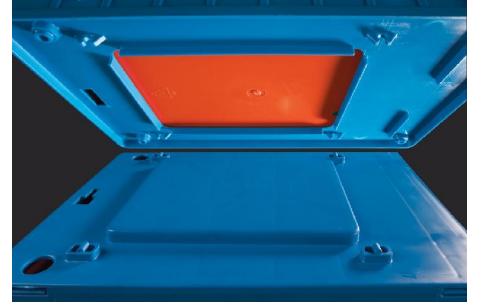

Product Code

**BÇ.015**

Product Name  
**HUGE STOCKER**

**Part \ Material**

Body	Blue	PS, Polystyrene
1 pcs PA04	Red	PP, Homopolymer
or	Blue	PP, Homopolymer
Front Lid	Transparent	PP, Random

**Product Dimensions**

L ( Length )	W ( Width )	H ( High )
<b>220 mm</b>	<b>350 mm</b>	<b>183 mm</b>
Weight ( grams/ product)		<b>1.334 gr</b>

**Packaging Details**

Package type	L ( Length )	W ( Width )	H ( High )	Volume
<b>Carton Box</b>	723 mm	465 mm	572 mm	0,192
Pcs / package	<b>12</b>			
	Shipment quantities ( pcs )			
	20" DC	40" DC	40" HC	Truck
	1.776	3.864	4.272	4.860