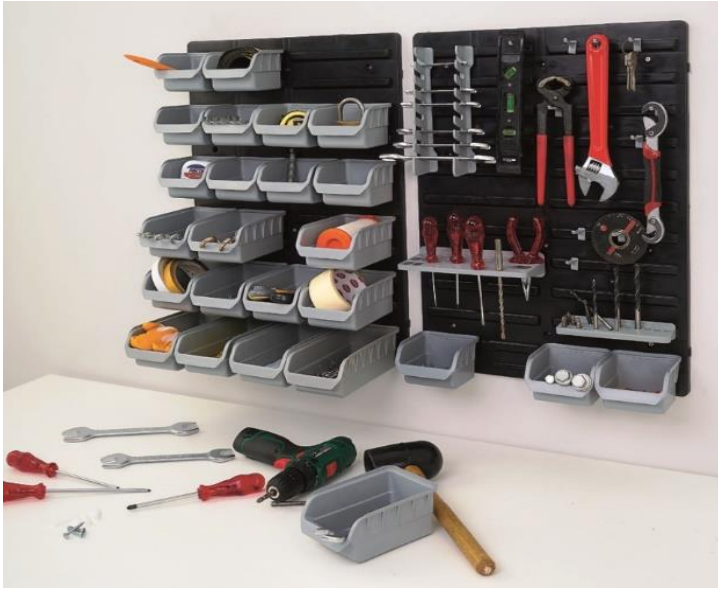

Product Code

**DP.01**

Product Name  
**WALL PANEL**

**Part \ Material**

Wall Panel	Black	PP, Homopolymer
Small Box	Gray	PP, Homopolymer
Medium Box	Gray	PP, Homopolymer
Large Box	Gray	PP, Homopolymer
Hook	Gray	PP, Homopolymer
Tool Holder	Gray	PP, Homopolymer
Spanner Holder	Gray	PP, Homopolymer
Drill-Bit holder	Gray	PP, Homopolymer

**Product Dimensions**

L ( Length )	W ( Width )	H ( High )
<b>590 mm</b>	<b>840 mm</b>	<b>20 mm</b>
Weight ( grams/ product)		<b>3.200 gr</b>

\* Screws & Wall plugs are included for assembling.

**Packaging Details**