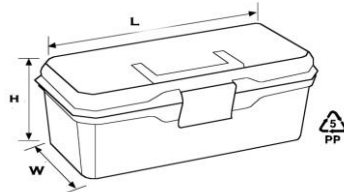

PORT-BAG®

Product Code

MD-L

Product Name

MODULO TOOLBOX L

Part \ Material

Product Dimensions

L (Length)	W (Width)	H (High)
468 mm	338 mm	375 mm
Weight (grams/ product)		
2.800 gr		

Body	Grey	PP,Copolymer
Lid	Grey	PP,Copolymer
Handle	Yellow	ABS
Clips	Yellow	ABS

Packaging Details

Package type

Carton Box

Pcs / package

1

L (Length)

476 mm

W (Width)

342 mm

H (High)

375 mm

Volume

0,061 m3

Shipment quantities (pcs)

20" DC