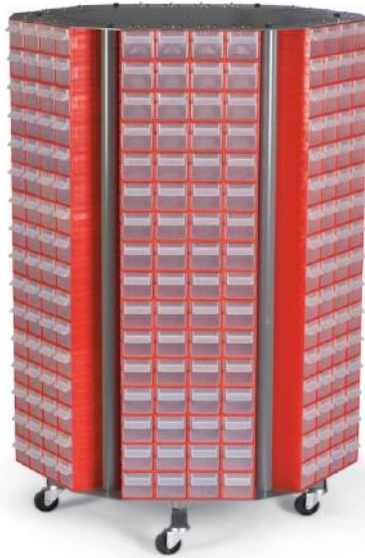

Product Code

CKM.40

Product Name

CENTRAL MODULE SYSTEM NO. 40

**Part \
Material**

384 pcs PC013	Blue		PS,Polystyrene
or	Red		PS,Polystyrene

Product Dimensions

L (Length)	W (Width)	H (High)
1.010 mm	880 mm	1.540 mm
Weight (grams/ product)		119.110 gr

**Packaging
Details**

<u>Package type</u>	<u>L (Length)</u>	<u>W (Width)</u>	<u>H (High)</u>	<u>Volume</u>
Carton Box	940 mm	945 mm	1.585 mm	1,408 m3
<u>Pcs / package</u>	Shipment quantities (pcs)			
1	<u>20" DC</u>	<u>40" DC</u>	<u>40" HC</u>	<u>Truck</u>
	20	43	49	55