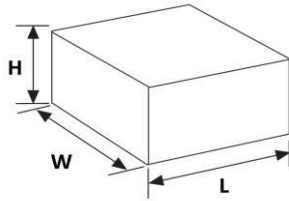

Product Code

**PH.01**

Product Name

**HOBBY SET NO.1**

**Part \ Material**

**Product Dimensions**

L ( Length )	W ( Width)	H ( High)
<b>225 mm</b>	<b>120 mm</b>	<b>280 mm</b>
Weight ( grams/ product)		<b>1.186 gr</b>

4 pcs PC010	Black		PS, Polystyrene
or	Blue		PS, Polystyrene
or	Red		PS, Polystyrene
6 pcs PC011	Black		PS, Polystyrene
or	Blue		PS, Polystyrene
or	Red		PS, Polystyrene
1 pcs PC012	Black		PS, Polystyrene
or	Blue		PS, Polystyrene
or	Red		PS, Polystyrene

**Packaging Details**

Package type	L ( Length )	W ( Width)	H ( High)	Volume
<b>Carton Box</b>	555 mm	463 mm	295 mm	0,076 m3
Pcs / package	<b>8</b>			
	<b>Shipment quantities ( pcs )</b>			
	<u>20" DC</u>	<u>40" DC</u>	<u>40" HC</u>	<u>Truck</u>
	3.000	6.432	7.280	8.280